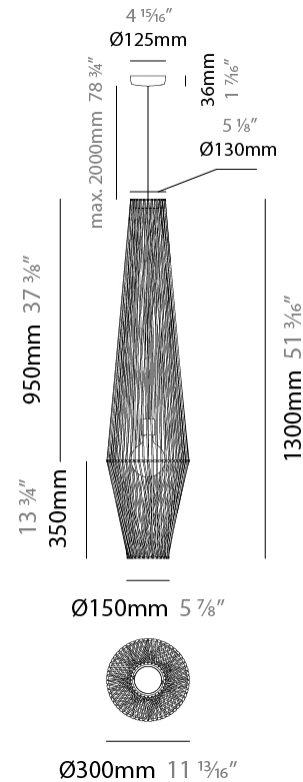

PROJECT	_____
TYPE	_____
SPECIFIER	_____
QUANTITY	_____
DATE	_____

BIMBA SUSPENSION

D111115-

base number   Finish
Options

1. To build a product code in our configurator select the specify button on the base model # product page
2. To build a manual product code on this datasheet choose from the options listed below in blue font and add the suffix to the base model #

GENERAL

Series: Bimba
Brand: Ole
Division: Design
Mounting Type: Suspension
Mounting Location: Ceiling
Subcategory: Pendant

PHYSICAL

Shape: Abstract
Diameter (mm): 300
Diameter (in): 11 13/16
Height (mm): 1300
Height (in): 51 3/16
Max. Overall Height (mm): 3300
Max. Overall Height (in): 129 15/16
Light Distribution: Omnidirectional
Weight (kg): 5
Weight (lbs): 11.02
Fixture Finish: BEI / BLK / BLU / COG / DGN / GRY / MRN / MOC / MUS / OLV / SIL / STN / TER / WHI
Holder Finish: Matte Black
Fixture Material: Fabric Cord / Metal
Cable Details: 2000mm Cable
Upon Request: Other fabric cord colors available upon request (see downloadable finish chart)

ELECTRICAL

Number of Lamps: 1
Lamp Type: LED Retrofit
Bulb Included: Bulb Not Included
Max. Wattage Per Lamp (W): 15
Lamp Base: E26
Input Voltage (V): 120
Upon Request: 277Vac / GU24

LED

OPTICAL

RATINGS AND CERTIFICATIONS

Certified By: Certified for North American Standards
IP rating: IP20