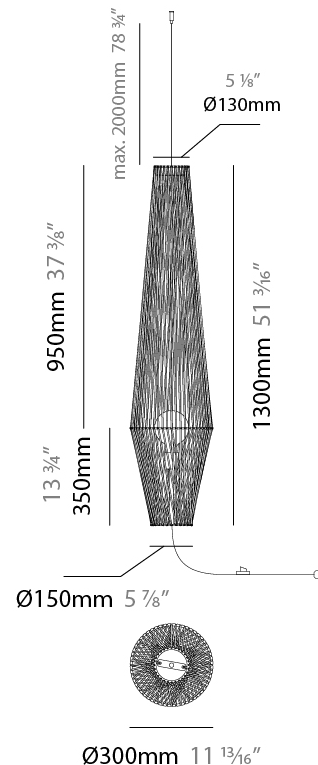

PROJECT	
TYPE	
SPECIFIER	
QUANTITY	
DATE	

BIMBA SUSPENSION

D111114-

base number Finish
Options

1. To build a product code in our configurator select the specify button on the base model # product page
2. To build a manual product code on this datasheet choose from the options listed below in blue font and add the suffix to the base model #

GENERAL

Series: Bimba
Partner: Ole
Division: Design
Installation: Suspension
Product Type: Pendant
Mounting Location: Ceiling

PHYSICAL

Shape: Abstract
Diameter (mm): 300
Diameter (in): 11 ¹³/₁₆"
Height (mm): 1300
Height (in): 51 ³/₁₆"
Max. Overall Height (mm): 3330
Max. Overall Height (in): 129 ¹⁵/₁₆"
Weight (kg): 5
Weight (lbs): 11.02
Fixture Finish: BEI / BLK / BLU / COG / DGN / GRY / MRN / MOC / MUS / OLV / SIL / STN / TER / WHI
Holder Finish: Matte Black
Fixture Material: Fabric Cord / Metal
Primary Material: Fabric - Recycled
Cable Details: 2000mm Cable
Upon Request: Other fabric cord colors available upon request (see downloadable finish chart)

ELECTRICAL

Number of Lamps: 1
Lamp Type: LED Retrofit
Bulb Included: Bulb Not Included
Max. Wattage Per Lamp (W): 15
Lamp Base: E26
Input Voltage (V): 120
Upon Request: 277Vac / GU24

LED

OPTICAL

RATINGS AND CERTIFICATIONS

Certified By: Certified for North American Standards
IP rating: IP20