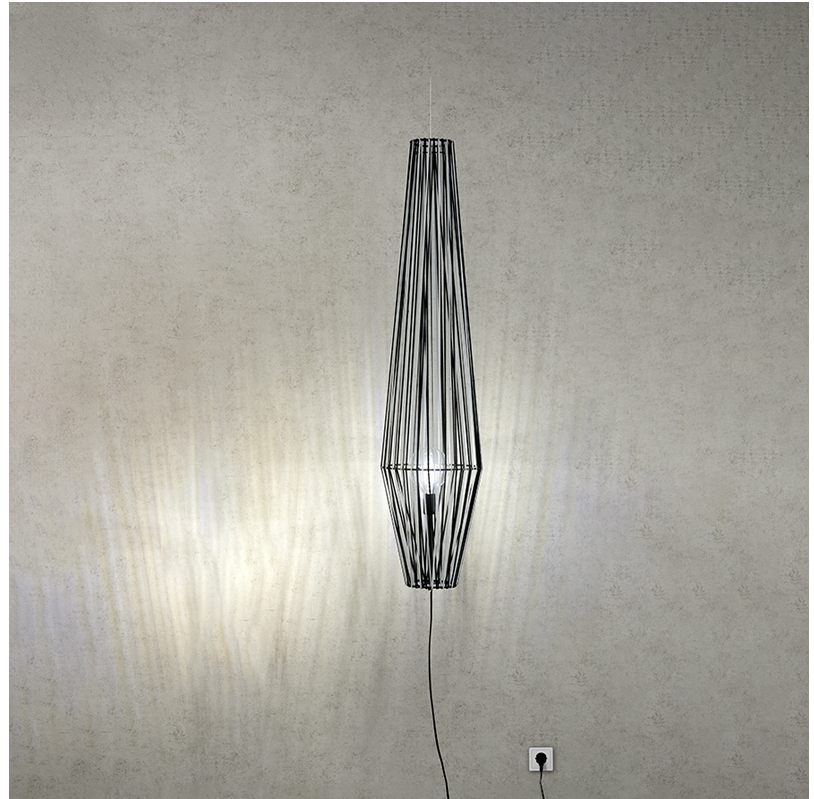

PROJECT	
TYPE	
SPECIFIER	
QUANTITY	
DATE	

BIMBA SUSPENSION

D111114-

base number Finish
Options

1. To build a product code in our configurator select the specify button on the base model # product page
2. To build a manual product code on this datasheet choose from the options listed below in blue font and add the suffix to the base model #

GENERAL

Series: Bimba
Partner: Ole
Division: Design
Installation: Suspension
Product Type: Pendant
Mounting Location: Ceiling

PHYSICAL

Shape: Abstract
Diameter (mm): 300
Diameter (in): 11 ¹³/₁₆"
Height (mm): 1300
Height (in): 51 ³/₁₆"
Max. Overall Height (mm): 3330
Max. Overall Height (in): 129 ¹⁵/₁₆"
Weight (kg): 5
Weight (lbs): 11.02
Fixture Finish: BEI / BLK / BLU / COG / DGN / GRY / MRN / MOC / MUS / OLV / SIL / STN / TER / WHI
Holder Finish: Matte Black
Fixture Material: Fabric Cord / Metal
Primary Material: Fabric - Recycled
Cable Details: 2000mm Cable
Upon Request: Other fabric cord colors available upon request (see downloadable finish chart)

ELECTRICAL

Number of Lamps: 1
Lamp Type: LED Retrofit
Bulb Included: Bulb Not Included
Max. Wattage Per Lamp (W): 15
Lamp Base: E26
Input Voltage (V): 120
Upon Request: 277Vac / GU24

LED

OPTICAL

RATINGS AND CERTIFICATIONS

Certified By: Certified for North American Standards
IP rating: IP20